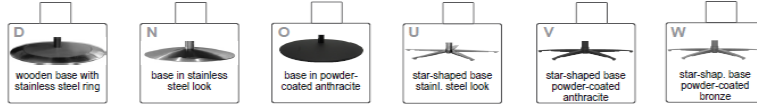

LUPO

Version:

heart balance 4-motors separate el. adjustm. of back-, leg- and headrest	manual back with gas spring, separate adjustment of back-, leg- and headrest	electro 3-motors separate el. adjustm. of back-, leg- and headrest	lift and rise 3-motors separate el. adjustm. of back-, leg- and headrest	W/D/H 84 / 84 / 113 SH/SD 44 / 52 SW/TD 48 / 156 W/D/H 84 / 86 / 115 SH/SD 46 / 54 SW/TD 48 / 161 W/D/H 84 / 88 / 119 SH/SD 50 / 56 SW/TD 48 / 166 W/D/H 84 / 93 / 125 SH/SD 52 / 58 SW/TD 48 / 176
S: 25	S: 35	S: 55	S: 75	
M: 26	M: 36	M: 56	M: 76	
L: 27	L: 37	L: 57	L: 77	
XL: 28	XL: 38	XL: 58	XL: 78	

version XL - with higher backrest and extended leg rest

Maxi version:

M: 21	M: 31	M: 51	M: 71	W/D/H 84 / 86 / 119 SH/SD 46 / 54 SW/TD 48 / 165
L: 22	L: 32	L: 52	L: 72	W/D/H 84 / 88 / 123 SH/SD 50 / 56 SW/TD 48 / 170

base:

LUPO

	relax armchair heart balance	relax armchair heart balance	relax armchair heart balance	relax armchair heart balance	relax armchair heart balance	relax armchair heart balance	relax armchair heart balance	relax armchair heart balance	relax armchair heart balance	relax armchair heart balance
	4-motors - leg rest electr. - backrest electr. - headrest electr. - wooden base with stainless steel ring	4-motors - leg rest electr. - backrest electr. - headrest electr. - base in stainless steel look	4-motors - leg rest electr. - backrest electr. - headrest electr. - base in powder-coated anthracite	4-motors - leg rest electr. - backrest electr. - headrest electr. - star-shaped base stainl. steel look	4-motors - leg rest electr. - backrest electr. - headrest electr. - star-shaped base powder-coated anthracite	4-motors - leg rest electr. - backrest electr. - headrest electr. - star-shap. base powder-coated bronze	- leg rest man. - back with gas spring - headrest man. - wooden base with stainless steel ring	- leg rest man. - back with gas spring - headrest man. - base in stainless steel look	- leg rest man. - back with gas spring - headrest man. - base in powder-coated anthracite	- leg rest man. - back with gas spring - headrest man. - star-shaped base stainl. steel look
	21/22	21/22	21/22	21/22	21/22	21/22	31/32	31/32	31/32	31/32
	25/26/27/28	25/26/27/28	25/26/27/28	25/26/27/28	25/26/27/28	25/26/27/28	35/36/37/38	35/36/37/38	35/36/37/38	35/36/37/38
	D	N	O	U	V	W	D	N	O	U
W/D/H abt. seat h./-d.abt seat width abt. total h./d. abt. total width abt. fabr.consumpt.	For dimensions please refer to the overview on the cover sheet!									
	4,25	4,25	4,25	4,25	4,25	4,25	4,25	4,25	4,25	4,25