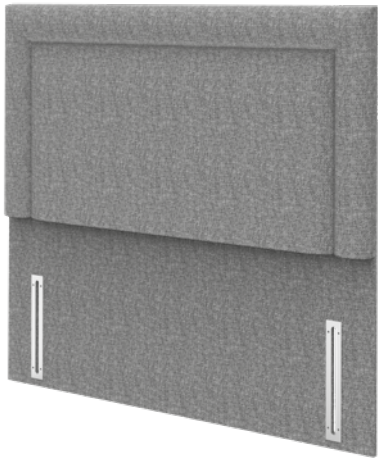

Reykjavik Deep