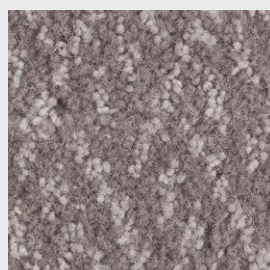

# Durham Edition

Choose from 12 designs

Ivory

Camel

Maize

Silver

Pumice

Platinum

General Information
<b>Pile reversal:</b> All cut pile carpets can suffer from pile reversal and in certain instances this may become permanently bent or distorted for no specific reason that research has yet identified, giving areas of light and shade. This is also known as "shading" or "watermarking". It is not a defect in manufacture, it only occurs in a small percentage of all carpets and no liability whatsoever can be accepted by the manufacturer in respect of it.
<b>Pile pressure:</b> All cut pile carpets are liable to show light and dark patches resulting from disturbance of the pile created by foot traffic or brushing, This is a normal feature and is not a defect in manufacture and no liability whatsoever can be accepted by the manufacturer in respect of it.
<b>Pale shades:</b> We include within our collection a number of pale shades. Primarily these are used as top or highlight colours. These more delicate shades will invariably tend to soil more quickly and give a lower of light fastness than the norm, and may show natural blemishes within the fibre that tend to be masked in deeper shades containing a greater quantity of dyestuff.