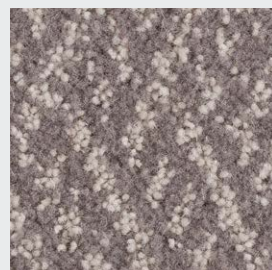

# Durham Edition

Choose from 12 designs

Ivory

Camel

Maize

Silver

Pumice

Platinum

General Information
<b>Pile reversal:</b> All cut pile carpets can suffer from pile reversal and in certain instances this may become permanently bent or distorted for no specific reason that research has yet identified, giving areas of light and shade. This is also known as "shading" or "watermarking". It is not a defect in manufacture, it only occurs in a small percentage of all carpets and no liability whatsoever can be accepted by the manufacturer in respect of it.
<b>Pile pressure:</b> All cut pile carpets are liable to show light and dark patches resulting from disturbance of the pile created by foot traffic or brushing, This is a normal feature and is not a defect in manufacture and no liability whatsoever can be accepted by the manufacturer in respect of it.
<b>Pale shades:</b> We include within our collection a number of pale shades. Primarily these are used as top or highlight colours. These more delicate shades will invariably tend to soil more quickly and give a lower of light fastness than the norm, and may show natural blemishes within the fibre that tend to be masked in deeper shades containing a greater quantity of dyestuff.