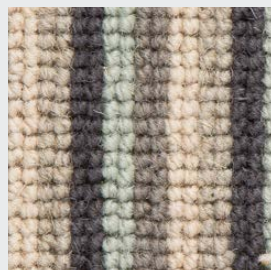

# Deco Collection: Stripes

Choose from 15 striking stripes

Stripes: Balham

Stripes: Chelsea

Stripes: Earth

Stripes: Greenwich

Stripes: Hampstead

Stripes: Kensington

Features
Available in 4 & 5m rolls. Regular Nationwide delivery service Fashionable colours to meet a wide variety of interior styles. Ease of maintenance.

General Information
<p>Pile reversal: All cut pile carpets can suffer from pile reversal and in certain instances this may become permanently bent or distorted for no specific reason that research has yet identified, giving areas of light and shade. This is also known as "shading" or "watermarking". It is not a defect in manufacture, it only occurs in a small percentage of all carpets and no liability whatsoever can be accepted by the manufacturer in respect of it.</p> <p>Pile pressure: All cut pile carpets are liable to show light and dark patches resulting from disturbance of the pile created by foot traffic or brushing, This is a normal feature and is not a defect in manufacture and no liability whatsoever can be accepted by the manufacturer in respect of it.</p> <p>Pale shades: We include within our collection a number of pale shades. Primarily these are used as top or highlight colours. These more delicate shades will invariably tend to soil more quickly and give a lower of light fastness than the norm, and may show natural blemishes within the fibre that tend to be masked in deeper shades containing a greater quantity of dyestuff.</p>