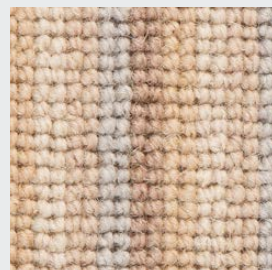

# Deco Collection: Stripes

Made from 80% Wool

  
**HUGH MACKAY**  
carpets

# Deco Collection: Stripes

Choose from 15 striking stripes

Stripes: Balham

Stripes: Chelsea

Stripes: Earth

Stripes: Greenwich

Stripes: Hampstead

Stripes: Kensington

Stripes: Kingston

Stripes: Marylebone

Stripes: Mayfair

Stripes: Notting Hill

Stripes: Richmond

Stripes: Sophia

Stripes: Westminster

Stripes: Wimbledon

Features
Available in 4 & 5m rolls. Regular Nationwide delivery service Fashionable colours to meet a wide variety of interior styles. Ease of maintenance.

General Information
<p>Pile reversal: All cut pile carpets can suffer from pile reversal and in certain instances this may become permanently bent or distorted for no specific reason that research has yet identified, giving areas of light and shade. This is also known as "shading" or "watermarking". It is not a defect in manufacture, it only occurs in a small percentage of all carpets and no liability whatsoever can be accepted by the manufacturer in respect of it.</p> <p>Pile pressure: All cut pile carpets are liable to show light and dark patches resulting from disturbance of the pile created by foot traffic or brushing, This is a normal feature and is not a defect in manufacture and no liability whatsoever can be accepted by the manufacturer in respect of it.</p> <p>Pale shades: We include within our collection a number of pale shades. Primarily these are used as top or highlight colours. These more delicate shades will invariably tend to soil more quickly and give a lower of light fastness than the norm, and may show natural blemishes within the fibre that tend to be masked in deeper shades containing a greater quantity of dyestuff.</p>