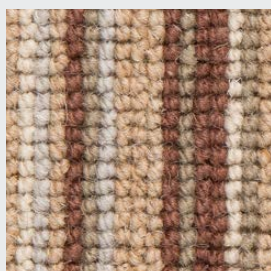

# Deco Collection: Stripes

Choose from 15 striking stripes

Stripes: Balham

Stripes: Chelsea

Stripes: Earth

Stripes: Greenwich

Stripes: Hampstead

Stripes: Kensington

Stripes: Kingston

Stripes: Marylebone

Stripes: Mayfair

Stripes: Notting Hill

Stripes: Richmond

Stripes: Sophia

Stripes: Westminster

Stripes: Wimbledon

Features
Available in 4 & 5m rolls. Regular Nationwide delivery service Fashionable colours to meet a wide variety of interior styles. Ease of maintenance.

General Information
<p>Pile reversal: All cut pile carpets can suffer from pile reversal and in certain instances this may become permanently bent or distorted for no specific reason that research has yet identified, giving areas of light and shade. This is also known as "shading" or "watermarking". It is not a defect in manufacture, it only occurs in a small percentage of all carpets and no liability whatsoever can be accepted by the manufacturer in respect of it.</p> <p>Pile pressure: All cut pile carpets are liable to show light and dark patches resulting from disturbance of the pile created by foot traffic or brushing, This is a normal feature and is not a defect in manufacture and no liability whatsoever can be accepted by the manufacturer in respect of it.</p> <p>Pale shades: We include within our collection a number of pale shades. Primarily these are used as top or highlight colours. These more delicate shades will invariably tend to soil more quickly and give a lower of light fastness than the norm, and may show natural blemishes within the fibre that tend to be masked in deeper shades containing a greater quantity of dyestuff.</p>