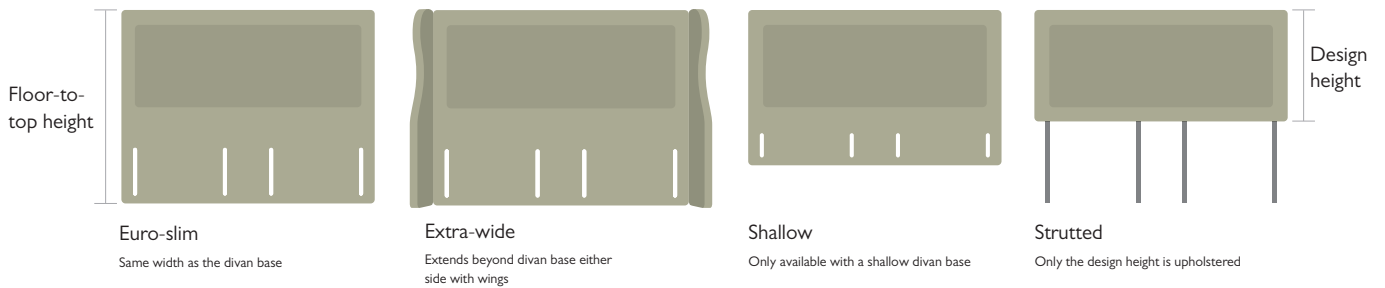

Decide on your headboard style

For a deep divan choose from an elegant euro headboard, upholstered to the floor, available in the same width as the divan (euro-slim) or extra-wide that extends that little bit wider than the bed with wings, or a traditional strutted design, which simply rises from the top of the mattress. Alternatively, those who have opted for a shallow divan base can specify a complementary shallow-style headboard, which creates a floating-like bedstead look.

Headboard sizes

All Hypnos headboards are available in a range of standard size bed widths:

| | | | | | |
|----------------|---------|---------|--------------|---------|---------|
| ■ Single | w 90cm | (3' 0") | ■ Kingsize | w 150cm | (5' 9") |
| ■ Small double | w 120cm | (4' 0") | ■ Super king | w 180cm | (6' 0") |
| ■ Double | w 135cm | (4' 6") | ■ Emperor | w 200cm | (6' 6") |

All of the above headboards are ONLY available in a taller size.

HEADBOARD

COLLECTION

Grace

A deeply-upholstered modern headboard design with three rows of deeply-buttoned squares.

Height: Standard euro-slim (132cm floor-to-top).
Strutted (77cm design height).
Shallow (107cm divan base-to-top).

A striking headboard comprised of two rows of rectangular panels, set within a border upholstered in either contrasting black fabric as standard, or optionally in the same fabric as the squares.

Height: Standard euro-slim (132cm floor-to-top).
Strutted (77cm design height).
Shallow (107cm divan base-to-top).