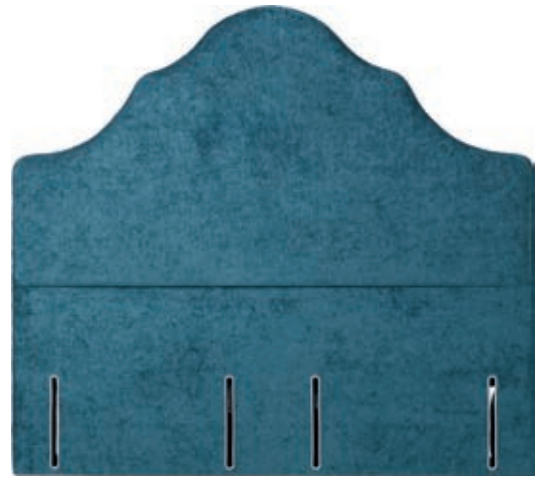

HEADBOARD

TALL / EXTRA WIDE COLLECTION

Victoria

A luxurious euro-slim rectangular, piped headboard with two rows of rectangular segments.

Height: Tall euro-slim (160cm floor-to-top).

Depth: 9cm.

Shown above in euro-slim and Brooklyn 609 Ink upholstered fabric.

Louisa

The bold, sweeping curves of this tall, euro-slim headboard lend a timeless elegance to the bedroom.

Height: Tall euro-slim (160cm floor-to-top).

Depth: 9cm.

Shown above in Sanderson Tessella Teal upholstered fabric.

All of the above headboards are ONLY available in a taller size.

HEADBOARD

COLLECTION

Grace

A deeply-upholstered modern headboard design with three rows of deeply-buttoned squares.

Height: Standard euro-slim (132cm floor-to-top).
Strutted (77cm design height).
Shallow (107cm divan base-to-top).