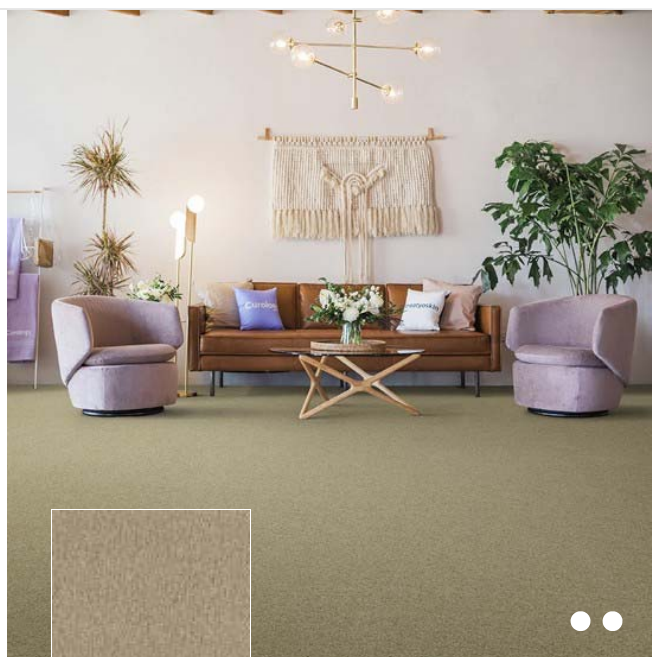

Boheme - Living Colours 2

SmartStrand Forever Clean carpets offer the highest level of beauty, comfort and performance available.

- The perfect carpet for families with kids and pets
- New Nanoloc™ spill protection technology for quick and easy cleanup
- The only carpet with permanent built-in stain and soil protection that won't wear or wash off
- Exceptional durability that preserves the style, beauty and appearance of your carpet
- Luxurious softness that you can sink your toes into
- A breakthrough technology in renewable and sustainable carpet fibre to preserve the beauty of our planet

TECHNICAL SPECIFICATIONS

Secondary backing: SB
 Quality code: UYO
 Manufacturing process: Tufted
 Pile composition: SmartStrand

450 / Boheme - Living Colours 2