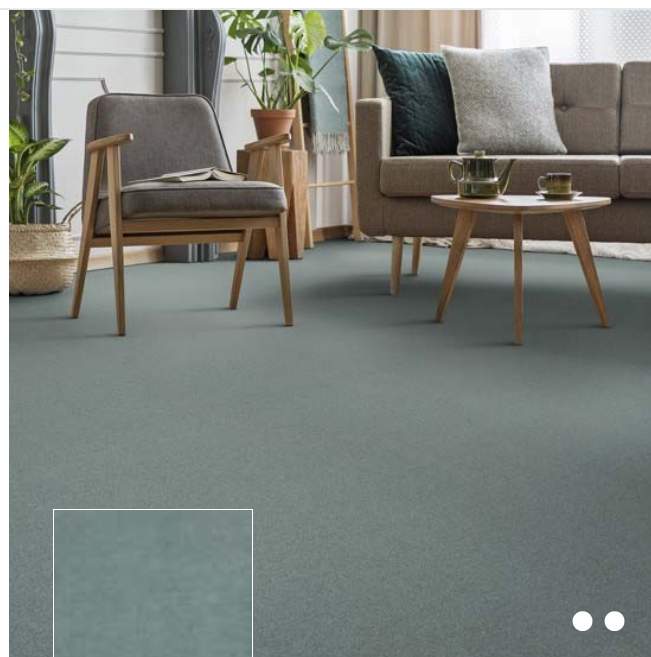

## Lior - Living Colours 2

**SmartStrand Forever Clean carpets offer the highest level of beauty, comfort and performance available.**

- The perfect carpet for families with kids and pets
- New Nanoloc™ spill protection technology for quick and easy cleanup
- The only carpet with permanent built-in stain and soil protection that won't wear or wash off
- Exceptional durability that preserves the style, beauty and appearance of your carpet
- Luxurious softness that you can sink your toes into
- A breakthrough technology in renewable and sustainable carpet fibre to preserve the beauty of our planet

### TECHNICAL SPECIFICATIONS

Secondary backing: SB  
 Quality code: USO  
 Manufacturing process: Tufted  
 Pile composition: SmartStrand

740 / Lior - Living Colours 2 / O