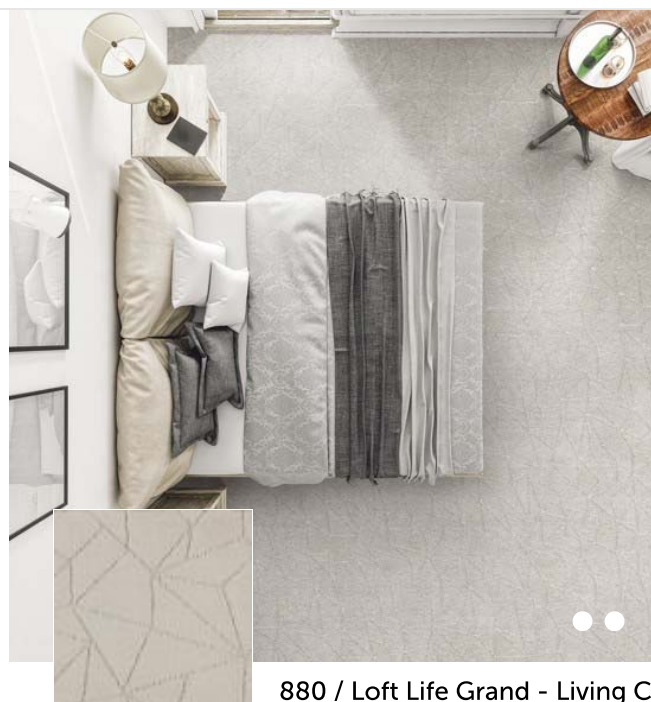

Loft Life Grand - Living Colours 2

SmartStrand Forever Clean carpets offer the highest level of beauty, comfort and performance available.

- The perfect carpet for families with kids and pets
- New Nanoloc™ spill protection technology for quick and easy cleanup
- The only carpet with permanent built-in stain and soil protection that won't wear or wash off
- Exceptional durability that preserves the style, beauty and appearance of your carpet
- Luxurious softness that you can sink your toes into
- A breakthrough technology in renewable and sustainable carpet fibre to preserve the beauty of our planet

880 / Loft Life Grand - Living Co

TECHNICAL SPECIFICATIONS

Secondary backing: SB
 Quality code: UU3
 Manufacturing process: Tufted
 Pile composition: SmartStrand