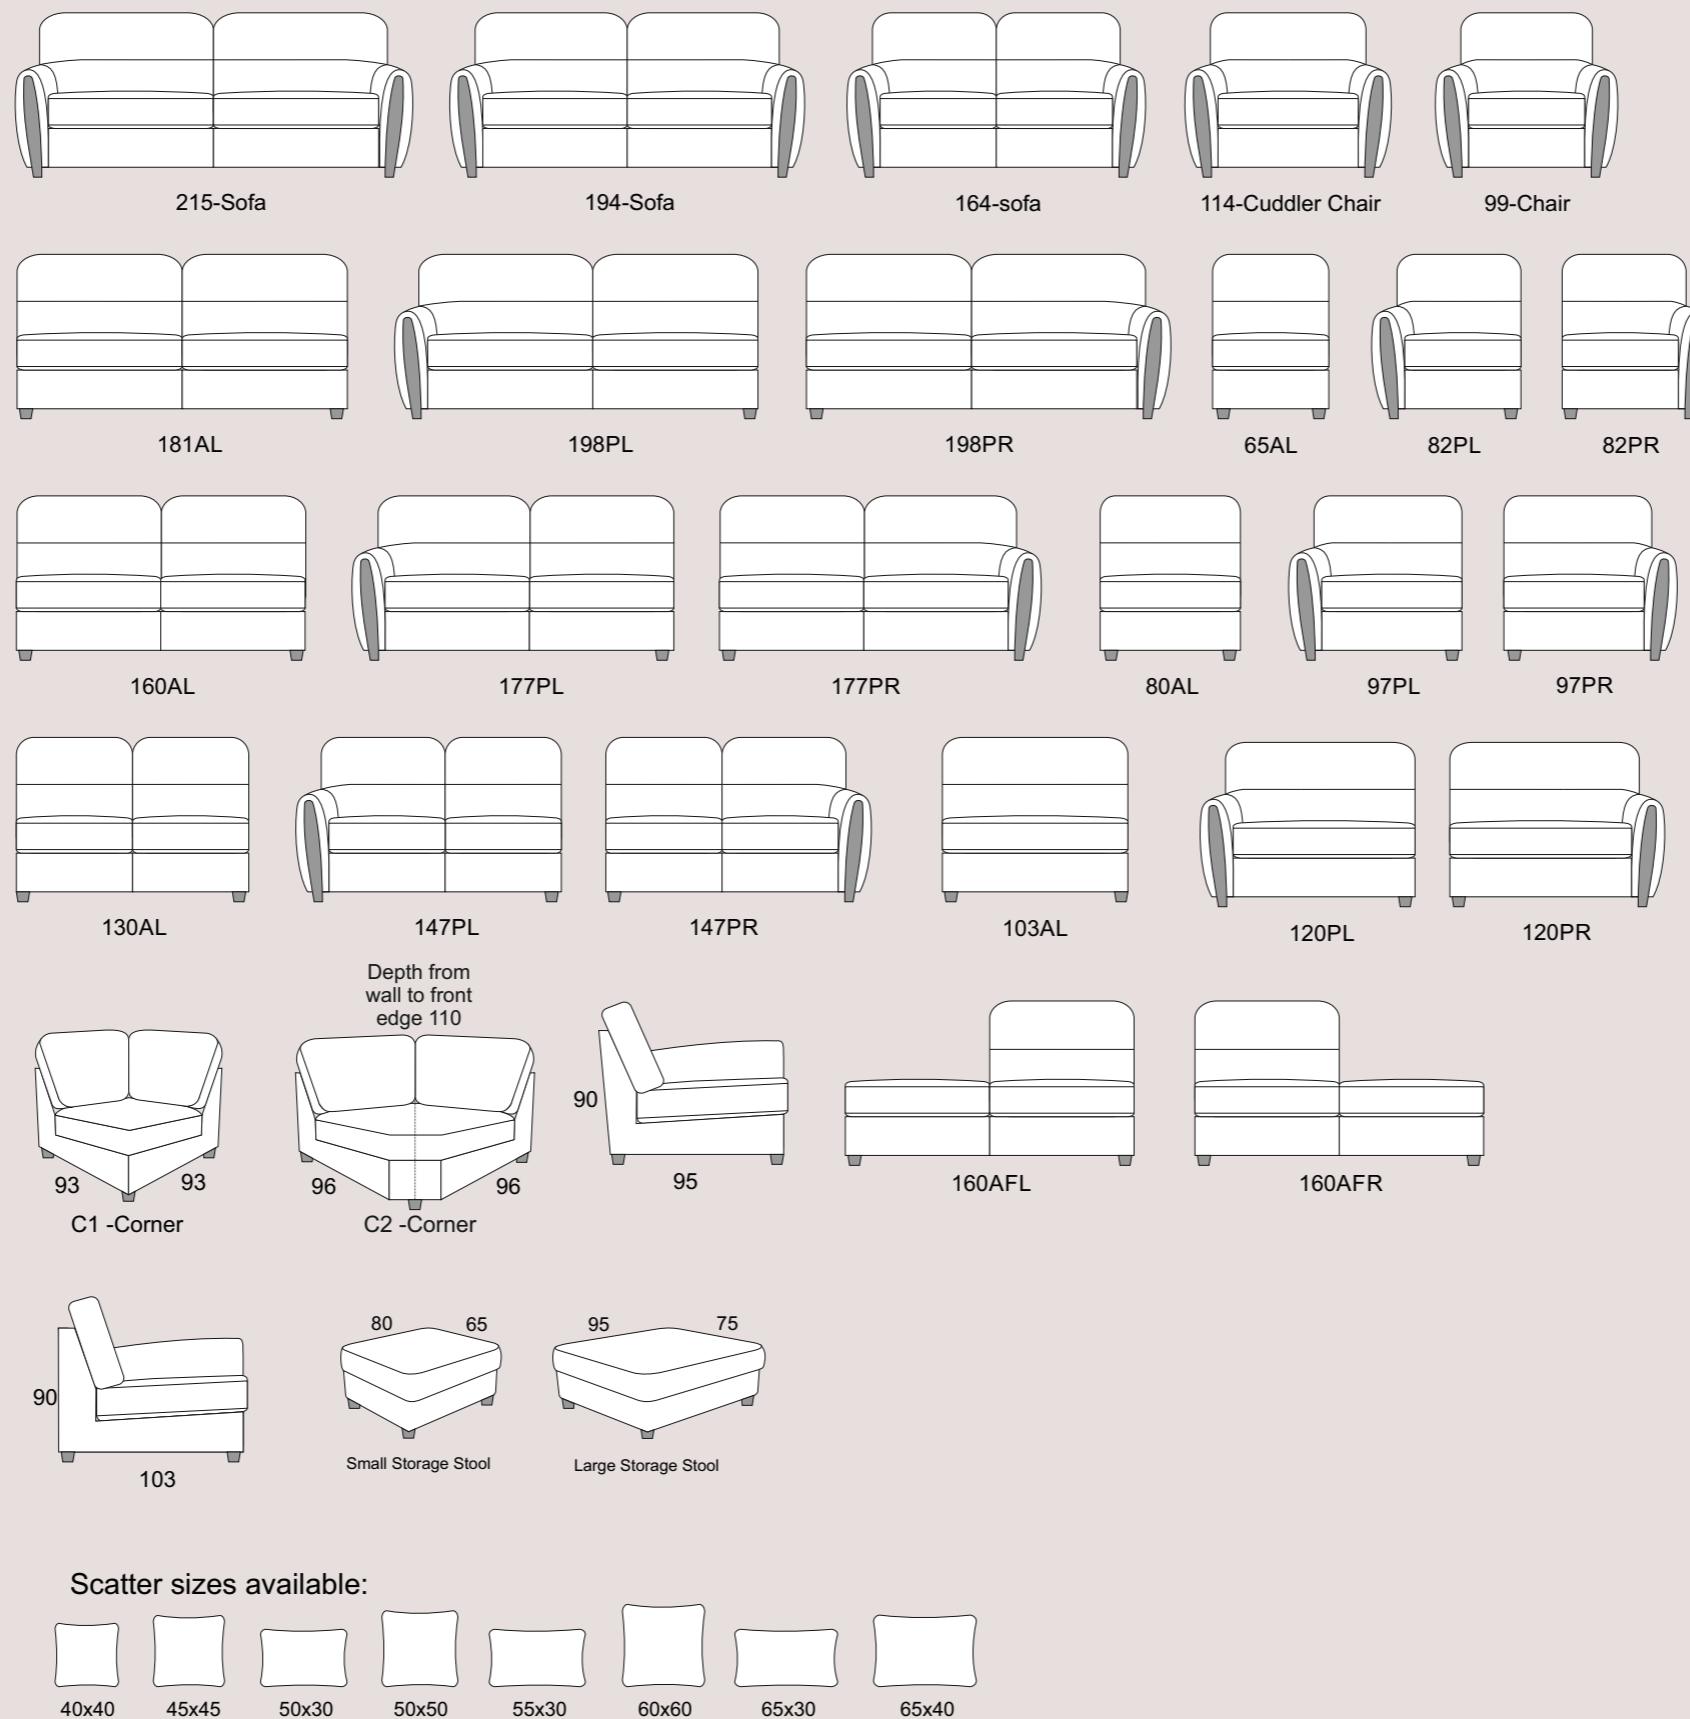

Available in a  
wide selection  
of fabrics,  
colours and  
designs

Choices of  
sofa size

Complete modular  
range

*See over for more.*

Available in a wide selection of fabrics, colours and designs

Choices of sofa size

Complete modular range

All dimensions are approximate.  
Please allow tolerance of +/- 25mm (1")

**SPECIFICATIONS:**

Seat Suspension – Serpentine spring system

Back Suspension – Elasticated webbing

Seat Cushions – Classic Seat: High density foam

Supasoft Seat: High elastic foam core with a multi-baffled, fibre-filled duvet wrap on both sides

Back Cushions – Classic Back: High quality fibre

Premium Back: Feather and fibre mix

Feet – Light oak

Model number – 0185A