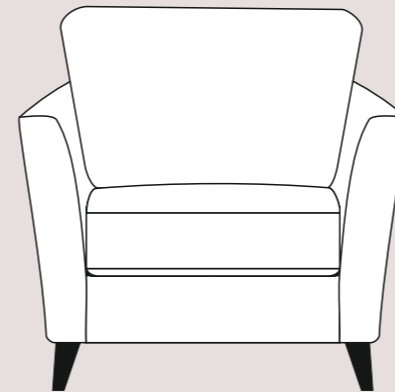

Available in a wide selection of fabrics, colours and designs

Choices of sofa size

See over for more...

Available in a wide selection of fabrics, colours and designs

192Sofa

167 Sofa

138 Sofa

82 Chair

85

99

**75x75
Triangular Footstool**

Choices of sofa size

All dimensions are approximate.
Please allow tolerance of +/- 25mm (1")

SPECIFICATIONS:

Seat Suspension – Serpentine spring system
Seat Cushions – High elastic foam
Back Cushions – High quality fibre
Feet – Light oak, beech, dark brown, black
Model number – 0260A