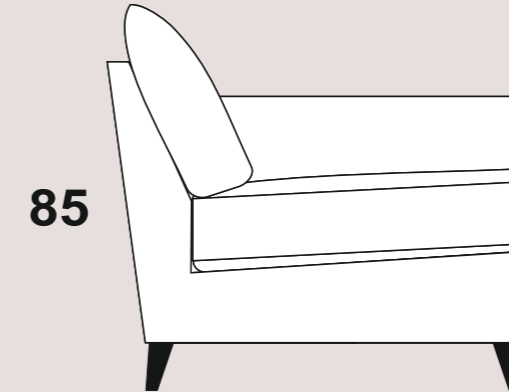

Available in a wide selection of fabrics, colours and designs

Choices of sofa size

See over for more...

Available in a wide selection of fabrics, colours and designs

192Sofa

167 Sofa

138 Sofa

82 Chair

85

99

**75x75
Triangular Footstool**

Choices of sofa size

All dimensions are approximate.
Please allow tolerance of +/- 25mm (1")

SPECIFICATIONS:

Seat Suspension – Serpentine spring system
Seat Cushions – High elastic foam
Back Cushions – High quality fibre
Feet – Light oak, beech, dark brown, black
Model number – 0260A