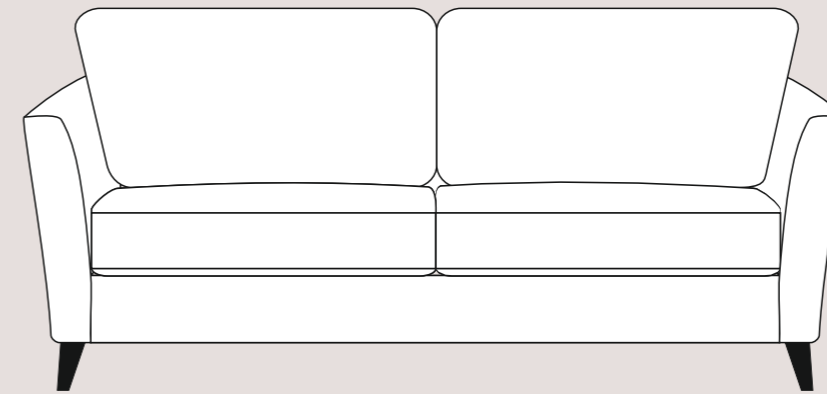

Available in a wide selection of fabrics, colours and designs

Choices of sofa size

See over for more...

Available in a wide selection of fabrics, colours and designs

192Sofa

167 Sofa

138 Sofa

82 Chair

85

99

**75x75
Triangular Footstool**

Choices of sofa size

All dimensions are approximate.
Please allow tolerance of +/- 25mm (1")

SPECIFICATIONS:

Seat Suspension – Serpentine spring system
Seat Cushions – High elastic foam
Back Cushions – High quality fibre
Feet – Light oak, beech, dark brown, black
Model number – 0260A