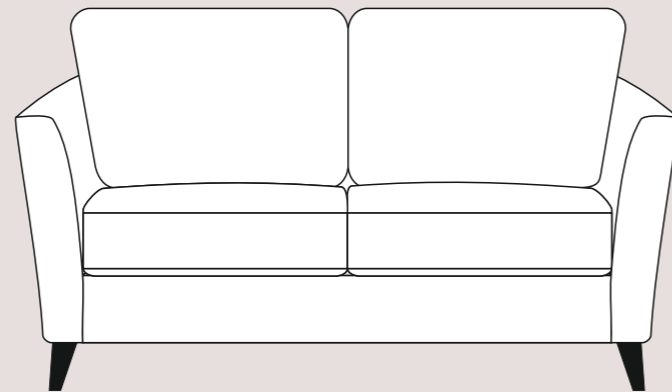

Available in a wide selection of fabrics, colours and designs

Choices of sofa size

See over for more...

Available in a wide selection of fabrics, colours and designs

192Sofa

167 Sofa

138 Sofa

82 Chair

85

99

**75x75
Triangular Footstool**

Choices of sofa size

All dimensions are approximate.
Please allow tolerance of +/- 25mm (1")

SPECIFICATIONS:

Seat Suspension – Serpentine spring system
Seat Cushions – High elastic foam
Back Cushions – High quality fibre
Feet – Light oak, beech, dark brown, black
Model number – 0260A