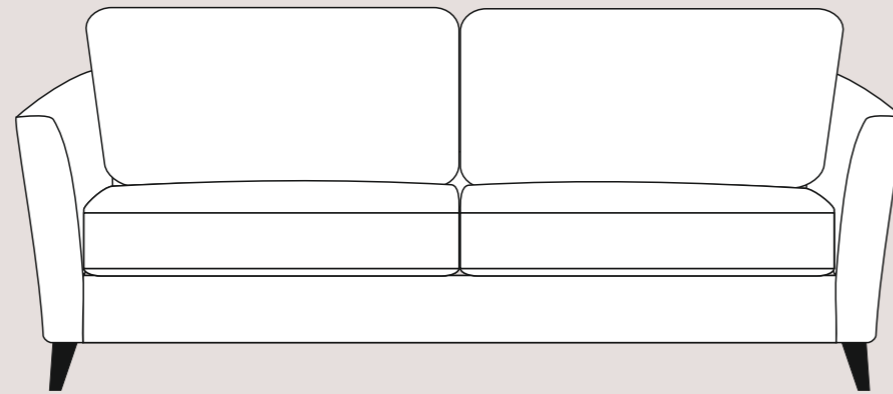

Available in a wide selection of fabrics, colours and designs

Choices of sofa size

See over for more...

Available in a wide selection of fabrics, colours and designs

192Sofa

167 Sofa

138 Sofa

82 Chair

85

99

**75x75
Triangular Footstool**

Choices of sofa size

All dimensions are approximate.
Please allow tolerance of +/- 25mm (1")

SPECIFICATIONS:

Seat Suspension – Serpentine spring system
Seat Cushions – High elastic foam
Back Cushions – High quality fibre
Feet – Light oak, beech, dark brown, black
Model number – 0260A